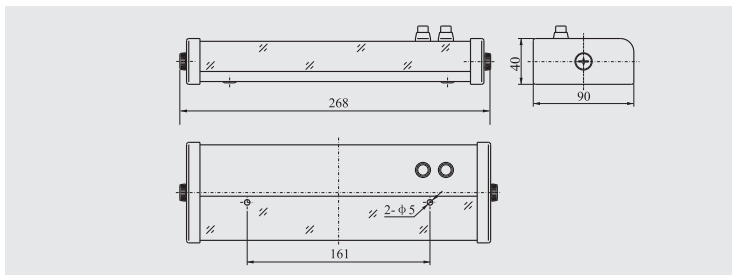

CBD17-G盥洗镜面箱灯 MIRROR LIGHT IN WASHROOM

电 压: 110V/60Hz, 220V/50Hz/60Hz
功 率: 1 × 8W
防护等级: IP34
重 量: 5.5kg
Voltage: 110V/60Hz, 220V/50Hz/60Hz
Power: 1 × 8W
Protection class: IP34
Weight: 5.5kg

适用范围: 供船舶浴室作镜前照明和放置洗涤物品用。

产品特点:

1. 具有外形美观、安装方便等特点;
2. 壳体为优质工程塑料注塑而成, 侧面装有开关和插座。

The scope of application: Applied to the illumination before mirror and the placement of washing articles in washroom of ship.

Products characteristic:

JTY06-1

JTY08-1

适用范围: 适用于船舶舱室内居住场所作床头照明。

产品特点:

1. 壳体采用优质钢板模压成型, 灯罩采用PMMA注塑;
2. 灯体结构紧凑, 外观精致美观。

产品认证: 经中国船级社"CCS"型式认可。

The scope of application:

Applied to bedside illumination of residential cabin in ship.