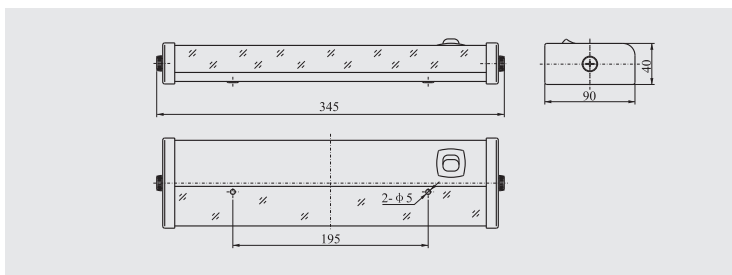

CBD17-G盥洗镜面箱灯 MIRROR LIGHT IN WASHROOM

电 压: 110V/60Hz, 220V/50Hz/60Hz
功 率: 1 × 8W
防护等级: IP34
重 量: 5.5kg
Voltage: 110V/60Hz, 220V/50Hz/60Hz
Power: 1 × 8W
Protection class: IP34
Weight: 5.5kg

适用范围: 供船舶浴室作镜前照明和放置洗涤物品用。

产品特点:

1. 具有外形美观、安装方便等特点;
2. 壳体为优质工程塑料注塑而成, 侧面装有开关和插座。

The scope of application: Applied to the illumination before mirror and the placement of washing articles in washroom of ship.

Products characteristic:

1. Has the features of beautiful appearance and convenient installation etc.
2. The crust is made of good quality engineering plastic injection, equipped with switch and socket in the side.

荧光床头灯FLUORESCENT BEDSIDE LIGHT

JTY06-1

JTY08-1

适用范围: 适用于船舶舱室内居住场所作床头照明。

产品特点:

1. 壳体采用优质钢板模压成型, 灯罩采用PMMA注塑;
2. 灯体结构紧凑, 外观精致美观。

产品认证: 经中国船级社"CCS"型式认可。

The scope of application:

Applied to bedside illumination of residential cabin in ship.