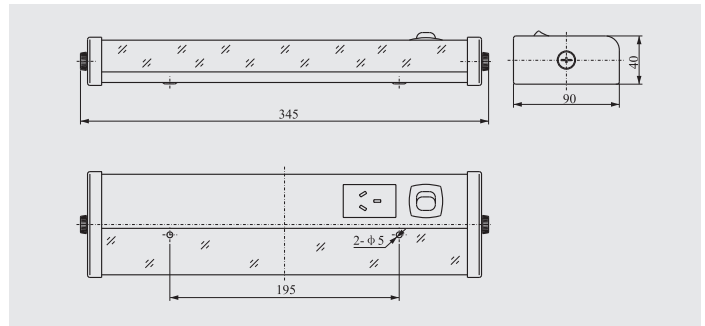

荧光床头灯 FLUORECENT BEDSIDE LIGHT

适用范围:

1. 适用于船舶舱室内居住场所作床头照明;
2. 经中国船级社"CCS"型式认可。

产品特点:

1. 壳体采用优质钢板模压成型, 灯罩采用PC注塑;
2. 灯体结构紧凑, 外观精致美观;
3. 符合《钢质海船入级规范》。

The scope of application:

1. Applied to bedside illumination of residential cabin in ship.
2. Approved by the CCS(China Classification Society).

Products characteristic:

1. The shell adopts good quality steel, lampshade adopts injection of PC.
2. The lamp body has compact structure and delicacy appearance.
3. Conform to GRADE ENTRY NORMS FOR STEEL SHIPS.

型号 Type	电压 Voltage	功率 Power	灯座 Lamp holder	防护等级 Protection Class	重量 Weight
JTY08-1A	110V/60Hz 220V/50Hz 220V/60Hz	1 × 8W	G5	IP20	0.75kg
JTY15-1A		1 × 15W	G13	IP20	1.0kg

适用范围:

1. 适用于船舶舱室内居住场所作床头照明
2. 经中国船级社"CCS"型式认可

主要技术参数:

- 功 率: 1x8W
电 压: 220V/50Hz, 220V/60Hz, 110V/60Hz
灯 座: G5
防护等级: IP20
重 量: 1.0 kg

Main technical parameter:

- Power: 1x8W
Voltage: 220V/50Hz, 220V/60Hz, 110V/60Hz
Lamp holder: G5
Protection Class: IP20
Weight: 1.0 kg