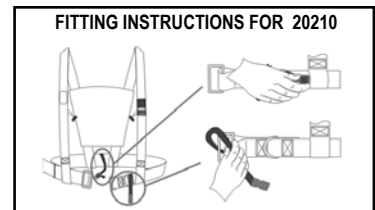

CO₂ Cylinder, 33gr.
Code...00348

CO₂ Cylinder, 24gr.
Code...00349

Harness & Lifejacket crotch strap

The crotch strap can be used with all Lalizas lifejackets / buoyancy aids and harnesses.

Code.....20210

Waist Belt Extender for SOLAS Infl. Lifejackets