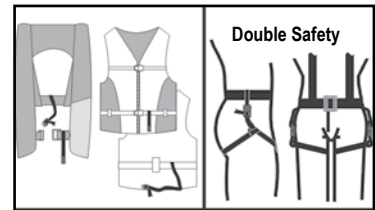

CO₂ Cylinder, 33gr.
Code...00348

CO₂ Cylinder, 24gr.
Code...00349

Harness & Lifejacket crotch strap

The crotch strap can be used with all Lalizas lifejackets / buoyancy aids and harnesses.

Code.....20210

Waist Belt Extender for SOLAS Infl. Lifejackets