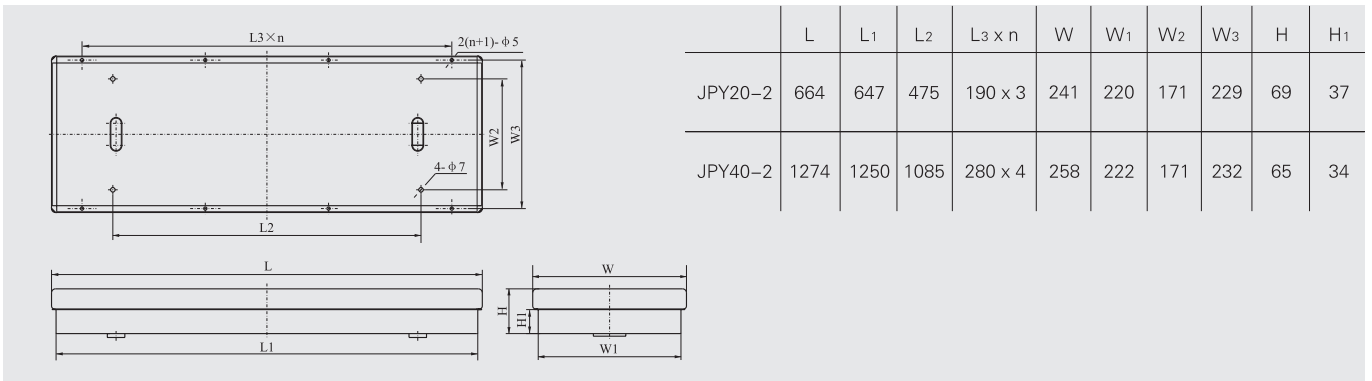

荧光蓬顶灯 FLUORESCENT CEILING LIGHT

适用范围:

用于干燥舱室，如船员和旅客的居住舱、休息室、餐厅、驾驶室、报务室等场所。

产品特点:

1. 灯具安装方式为嵌入式，结构紧凑，外观精致；
2. 灯罩为优质亚克力板制成，不变色、韧性好，光线柔和；
3. 灯具内部配置补偿电容，启动效果好，灯座为旋转式，接触性能好；
4. 灯具可配有B15d灯座,用于24V/15W应急灯泡照明，其灯罩的边缘标有●标志，订货时请注明需应急装置。

产品认证:

经中国船级社"CCS"型式认可。

The scope:

Applied to dry cabin, such as the residence, rest room, dining room, cab, operator of the sailors and passengers

The scope of application:

1. The installation way of the light is recessed-type, compact structure and delicacy appearance.
2. The lampshade is made of PC, not discolor, fine toughness, softness ray.
3. Equipped compensating capacitance inside the lamp holder, also has the good effect of start, spin-type of lamp holder, has fine contact function.
4. The lamp equipped B15d lampholder, used for 24V/15W emergency bulb, the edge of lampshade marks the●marking, remark clearly that need the emergency device when order.

Production authentication:

Approved by the CCS(China Classification Society).

规格specification:

型号 Type	功率 Power	电压 Voltage	功率因数 Power factor	灯座 Lamp holder	防护等级 Protection class	重量 Weight	备注 Remark
JPY20-2	2 x 20W	110V/60Hz 220V/50Hz 220V/60Hz	>0.85	G13	IP22	5.2kg	—
JPY20-2E						5.2kg	带应急 with emergency
JPY40-2	2 x 40W		>0.85	G13		11.5kg	—
JPY40-2E			11.5kg			带应急 with emergency